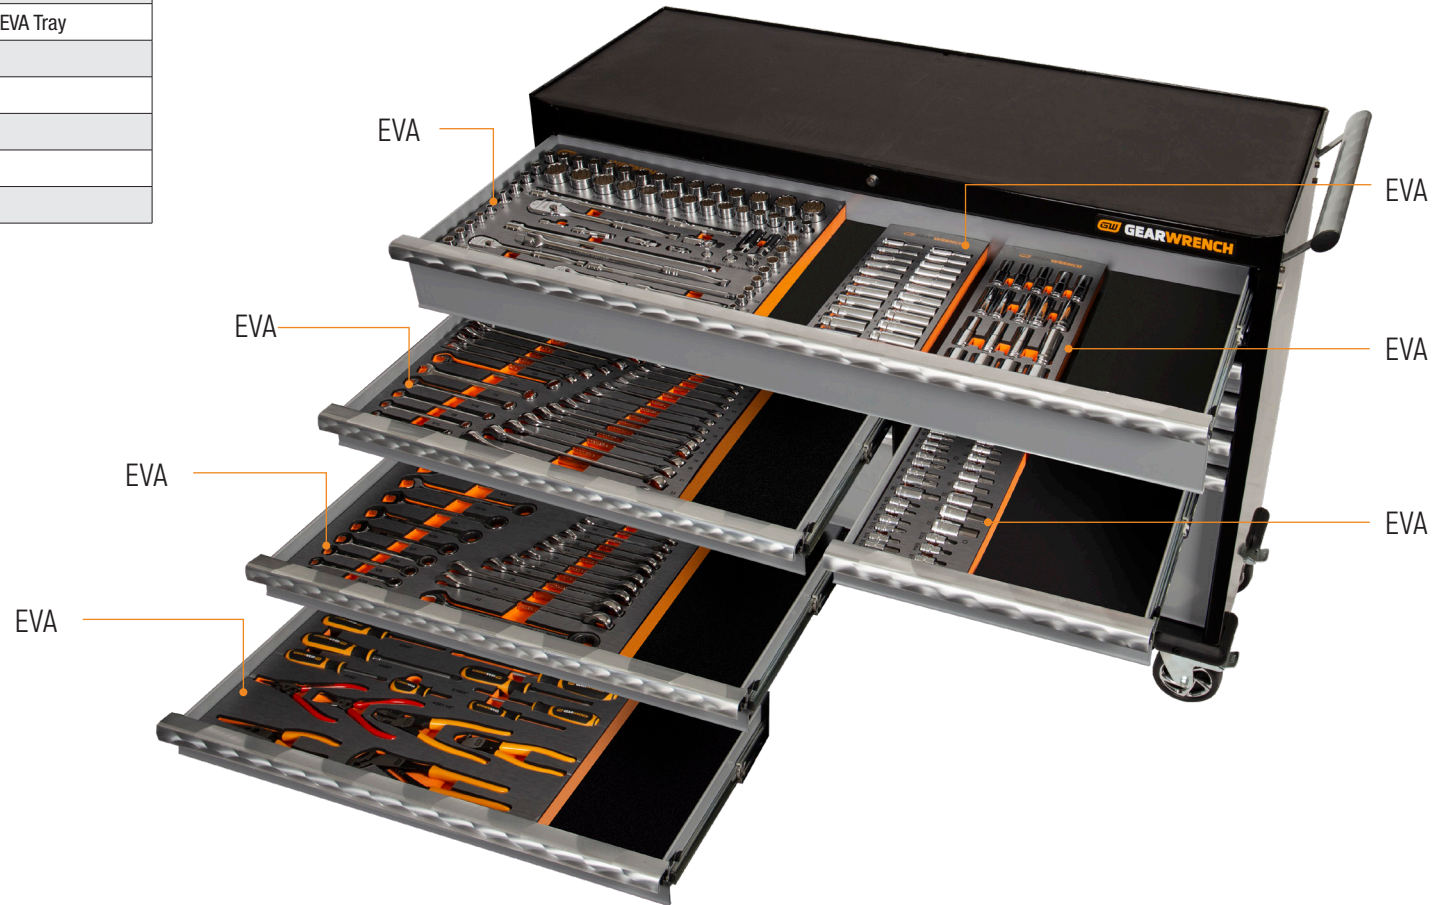

234 Pc. Combination Tool Kit + 53" Tool Trolley 89928

234
PIECES

53"
TROLLEY
10 DRAWERS

x7
EVA TRAY

METRIC
SAE

1/4" 3/8" 1/2"
DRIVES

120^{XP}
RATCHETS

LIFETIME
WARRANTY

Part #	Description
83158N	53" 10 Drawer Roller Cabinet
83992	90 Pc. 1/2", 3/8" & 1/2" Drive Metric/SAE Socket Set in EVA Tray
83991	31 Pc. Combination Long Pattern Wrench Metric/SAE Set in EVA Tray
83990	24 Pc. Ratcheting Wrench Metric & SAE Set in EVA
83993	14 Pc. Screwdrivers & Pliers Set in EVA Tray
83994	32 Pc. Hex & Torx Set in EVA
83996	25 Pc. 3/8" Drive 6 Pt Deep Socket Metric & SAE Set in EVA
83995	18 Pc. 1/2" Drive 6 Pt Deep Socket Metric & SAE Set in EVA

SCAN QR CODE

TO LEARN MORE