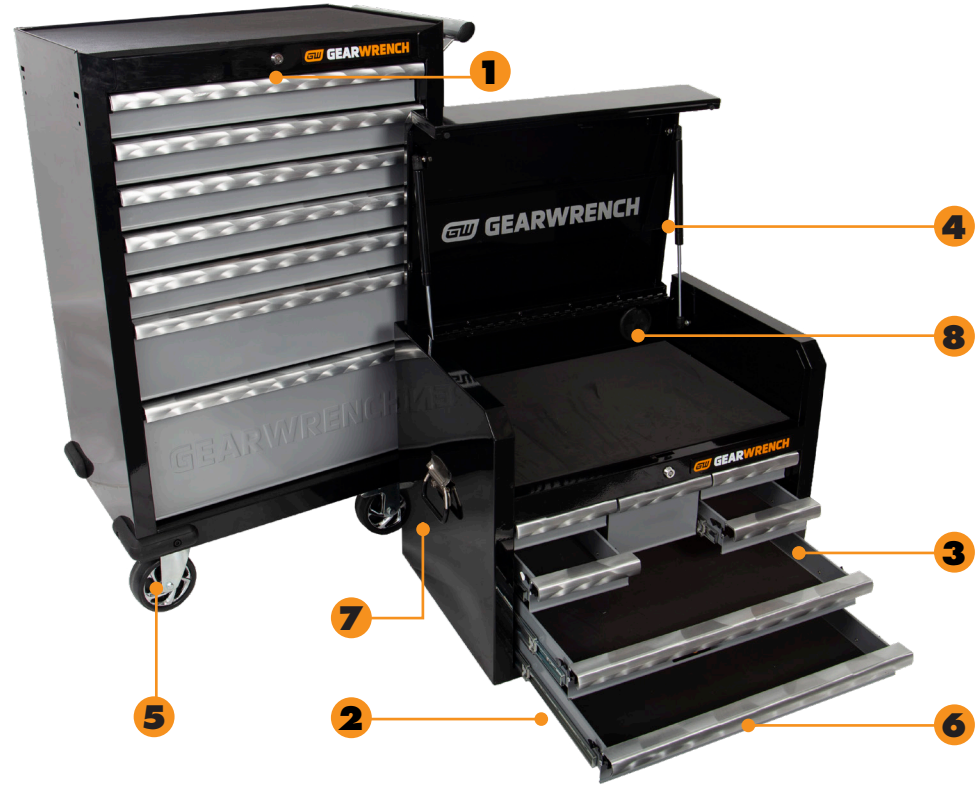

# Our GEARWRENCH Tool Storage Features

1

Barrel style lock and key are a unique combination for security and durability

2

Double Ball-Bearing offers exceptional drawer load capacity of 40kg and easy slide action. All drawers come with drawer liners

3

Drawer are formed with rolled over walls for added strength and rigidity

4

Dual gas shocks on lids offers support and easily controlled closure

5

One set of swivel and locking casters on all trolleys.

*\*Excluding 83155N which has 4 swivel casters*