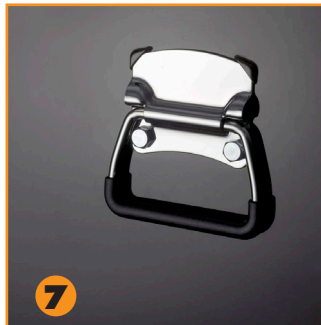

6

Trigger lock drawers system keeps drawers in place opens with natural pull operation. All drawers features Auto Return, which snaps the drawers closed in the final inches of operation.

7

High strength lifet handles are integrated into the box wall for added durability and lift capacity