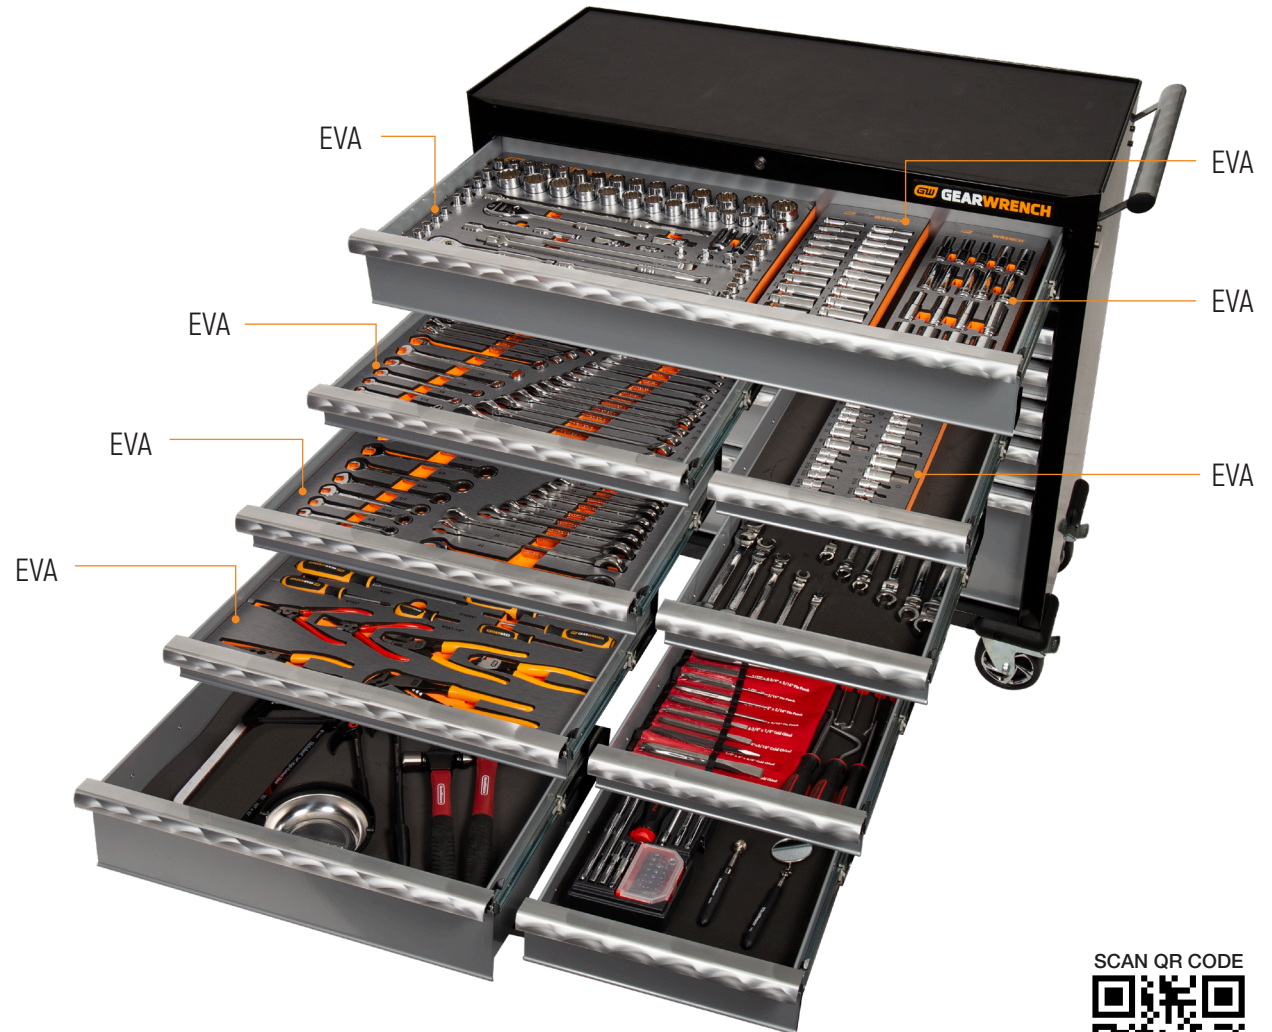

311 Pc. Combination Tool Kit + 42" Tool Trolley 89907

311 PIECES	42" TROLLEY 11 DRAWERS	x7 EVA TRAY	METRIC SAE	1/4" | 3/8" | 1/2" DRIVES	120^{XP} RATCHETS	LIMITED LIFETIME WARRANTY

Part #	Description
83157N	42" 11 Drawer Roller Cabinet
83992	90 Pc. 1/2", 3/8" & 1/2" Drive Metric/SAE Socket Set in EVA Tray
83991	31 Pc. Combination Long Pattern Wrench Metric/SAE Set in EVA Tray
83990	24 Pc. Ratcheting Wrench Metric & SAE Set in EVA
83993	14 Pc. Screwdrivers & Pliers Set in EVA Tray
83994	32 Pc. Hex & Torx Set in EVA
83996	25 Pc. 3/8" Drive 6 Pt Deep Socket Metric & SAE Set in EVA
83995	18 Pc. 1/2" Drive 6 Pt Deep Socket Metric & SAE Set in EVA
81911D	6 Pc. Flex Head Flare Nut Metric Wrench Set
81910	5 Pc. Flex Head Flare Nut SAE Wrench Set
84000H	7 Pc. Hook & Pick Set
82300	2 Pc. Indexing Pry Bar Set 8" & 16"
8939	39 Pc. Ratcheting Screwdriver Set
84086	2-1/4" Round Telescoping Inspection Mirror
80951	10" General Purpose Hacksaw Frame
82251	16 oz. Ball Pein Hammer with Fiberglass Handle
82305	12 Pc. Punch and Chisel Set
82253	32 oz. Ball Pein Hammer with Fiberglass Handle
83104	6" Round Universal Magnetic Parts Tray
84089	33-1/4" Telescoping Magnetic Pickup Tool 5 lb. Capacity