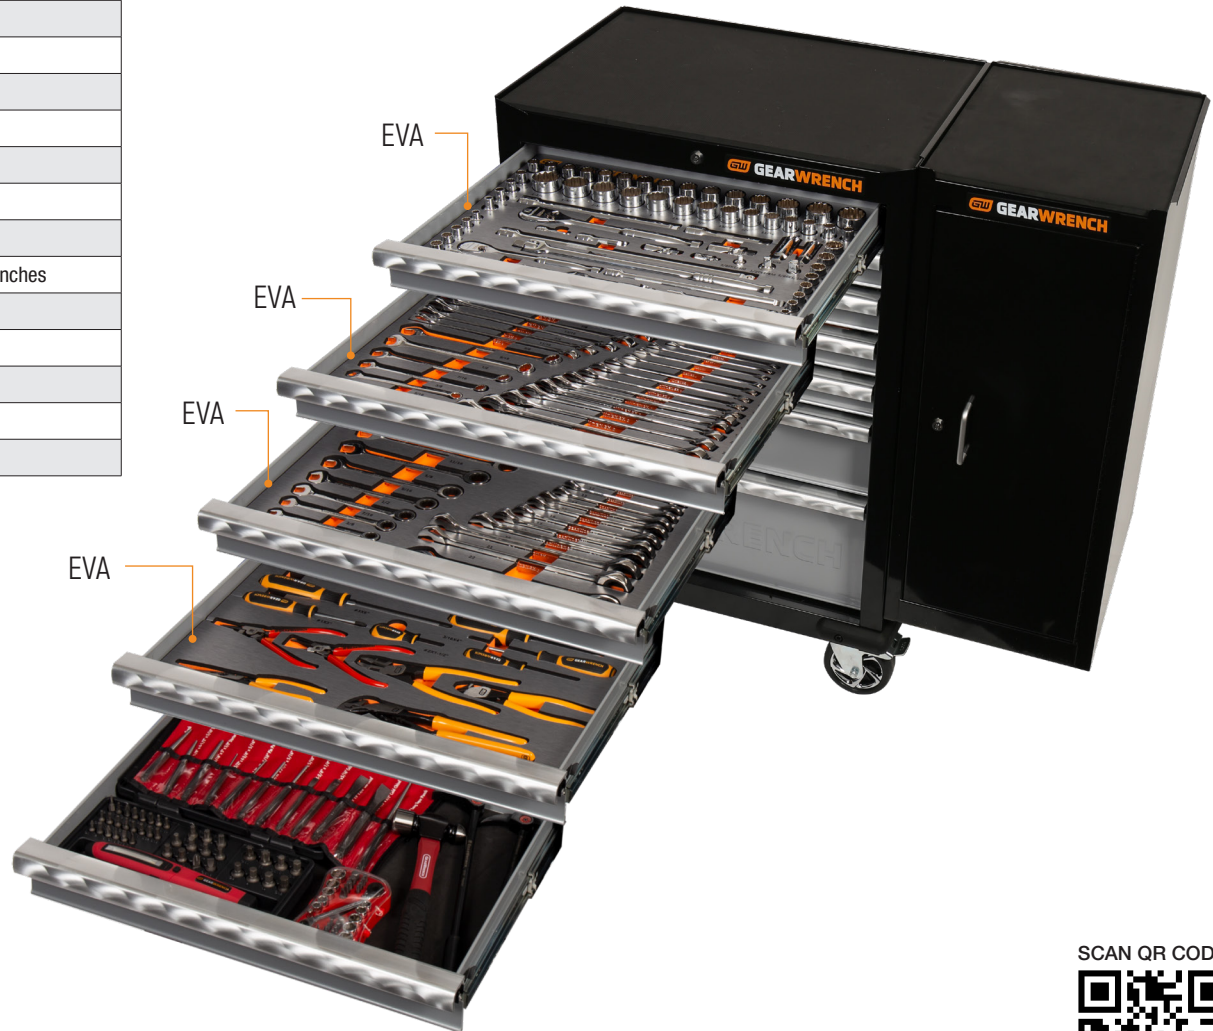

271 Pc. Combination Tool Kit + 26" Tool Trolley + Side Cabinet 89918

271 PIECES	26" TROLLEY 7 DRAWERS	x4 EVA TRAY	METRIC SAE	1/4" 3/8" 1/2" DRIVES	120^{XP} RATCHETS	LIMITED LIFETIME WARRANTY

Part #	Description
83155N	26" 7 Drawer Trolley
83161	XL Side Cabinet
83992	90 Pc. 1/2", 3/8" & 1/2" Drive Metric/SAE Socket Set in EVA Tray
83991	31 Pc. Combination Long Pattern Wrench Metric/SAE Set in EVA Tray
83990	24 Pc. Ratcheting Wrench Metric & SAE Set in EVA
83993	14 Pc. Screwdrivers & Pliers Set in EVA Tray
81904	10 Pc. 12 Point Stubby Combination Metric Wrench Set
81905	10 Pc. 12 Point Stubby Combination SAE Wrench Set
81602	41 Pc. Phillips®/Slotted/Torx®/Hex/Triple Square Insert Bit Set for 6 & 12 Point Wrenches
82300	2 Pc. Indexing Pry Bar Set 8" & 16"
85035	35 Pc. 1/4" Drive MicroDriver Set
82305	12 Pc. Punch and Chisel Set
83133	Flex Head LED Light
82251	16 oz. Ball Pein Hammer with Fiberglass Handle

SCAN QR CODE
TO LEARN MORE