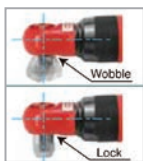

Ratchet Wrenches

SI-1108B

- 3/8" Square Drive
- Convenient wobble drive output
- Super compact for hard to reach areas

$259
EX. GST
SI-1108B

$297.87
INCL. GST

SI-1320A

- 3/8" Square Drive
- Front exhaust